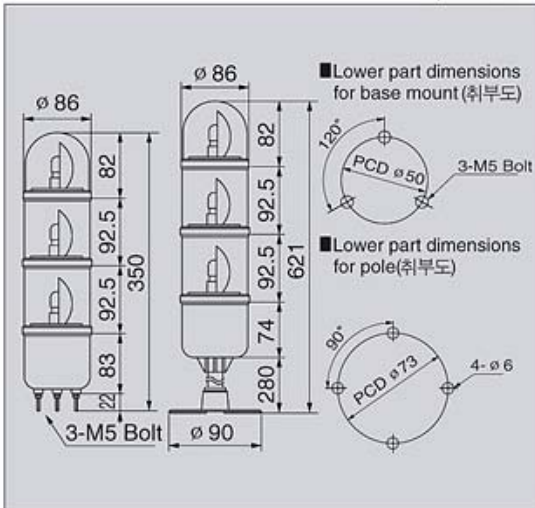

SL Series ø86mm Multi-Stamp Type Rotating Signal Light

Ordering information (표준주문사양)

SL G F 2 110 R

① ② ③ ④ ⑤ ⑥

①	SL	Dome top lens series
②	G	Stud mount
	P	Pole mount
③		Rotating mirror
	F	Flashing light
	K	1 stack 110VAC, 220VAC 2stack 110VAC, 220VAC
④	1	1 Stack
	2	2 Stack
	3	3 Stack
⑤	01	12VDC
	02	24VDC
	10	110VAC
	20	220VAC
⑥	FF	110/220VAC
	R	Red lens
	G	Green lens
	Y	Yellow lens
	B	Blue lens

Features (특징)

- ø 86mm lens diameter
- Rotating, flashing and strobe model
- Stud mounting
- 3 lens colors available
- Various operating voltage
- Incandescent or Xenon bulb

- ø 86mm 투광렌즈 적용
- 반사회전타입, 점구점멸타입
- 편리한 취부고정구
- 37가지 색상의 투광렌즈
- 다양한 전압사양
- 2가지 전압을 동시에 사용(110,220V)
- 장시간 수명의 전구

Specification (전기적사양)

Series	SL		
Model	SLG / SLP	SLGF / SLPF	SLGK / SLPK
Power supply	12VDC, 24VDC, 110/220VAC	12VDC, 24VDC, 110/220V AC	110VAC, 220VAC
Lens type	Smooth type	Prism type	Smooth type
Lens color	Red, Green, Yellow		
Rotation rate	130 / min		130 / min
Flash rate		80 / min	
Internal buzzer	Not available		
Current consumption	1 Stack	12VDC:0.4A / 24VDC:0.3A / 110/220VAC:0.07A	110VAC:0.07A / 220VAC:0.07A
	2 Stack	12VDC:0.8A / 24VDC:0.6A / 110/220VAC:0.14A	110VAC:0.14A / 220VAC:0.14A
	3 Stack	12VDC:1.2A / 24VDC:0.9A / 110/220VAC:0.2A	
Bulb type	Incandescent (전구형)		
Bulb voltage and wattage	12V, 24V, 110V, 220V : 8W		110V/ 220VAC : 12V5W
	110V/ 220V : 12V5W		
Termination	Wire leads		
Stack	1 Stack-3 Stack		1 Stack, 2 Stack

Dimensions (외형치수도)

(UNIT: mm)

Connections (결선도)